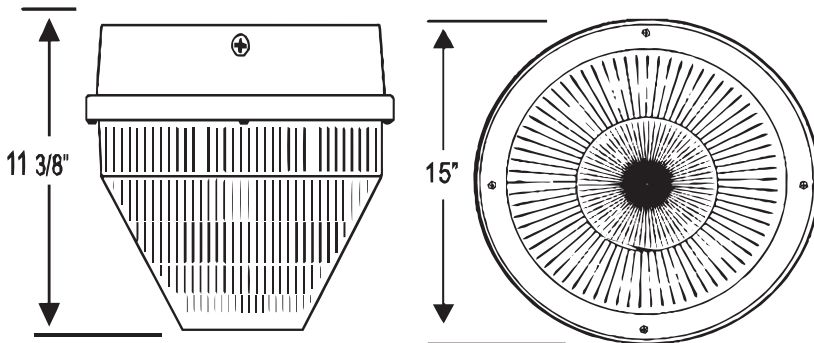

Dimensions

Olivia Lighting

598 Atkins Avenue - Brooklyn, N.Y. 11208

www.olivialighting.com - 718-484-7330 Fax 718-484-7329